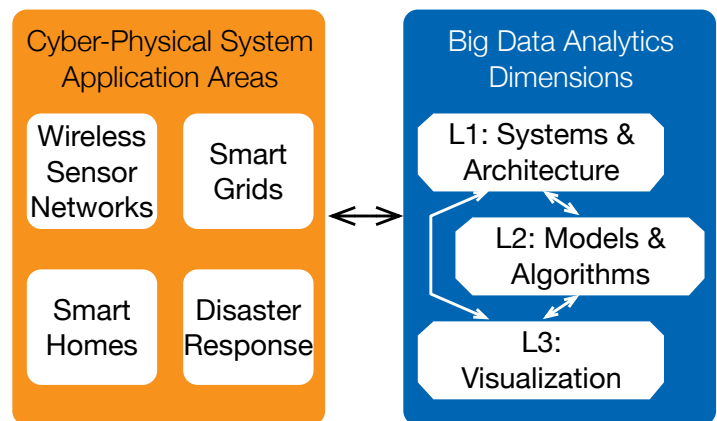

BIGDatA REU Program @

BIG Data Analytics for Cyber-physical Systems

This BIGDatA REU program provides funded learning and research opportunities to undergraduates to pursue future academic and career goals in Computing, especially in big data analytics for cyber-physical systems.

FUNDING for the 10-week opportunity includes

- ▶ \$5,000 stipend
- ▶ housing and meals
- ▶ roundtrip airfare to Las Cruces, NM

ACTIVITIES

- ▶ Creation of long-term partnerships among students.
- ▶ Enrichment through training workshops that develop research skills and prepare for graduate school.
- ▶ Visit companies and labs (Los Alamos National Lab, Sandia National Labs, White Sands Missile Range-Army Research Lab).
- ▶ Present research at conferences.

Research projects will involve combinations of Application Areas and Analytics Dimensions

APPLICATION

Eligibility: must be U.S. citizens, U.S. nationals, or permanent residents of the United States.

Application: <http://www.cs.nmsu.edu/reu/>